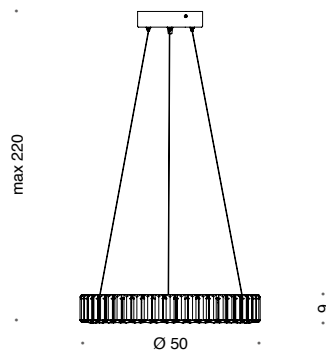

# diamante

DESIGN **CRISTIAN FELTRIN**

Telaio in metallo disponibile nelle finiture:

- cromo

- oro chiaro

Cristalli Asfour trasparenti

Metal frame available in the finishes:

- chrome

- light gold

Transparent Asfour crystals.

**628/50**  
1 x STRIP LED  
MAX 20W  
2660 lumen 3200K  
CE ⊕ ▽

**D**

**628/70**  
1 x STRIP LED  
MAX 29W  
3857 lumen 3200K  
CE ⊕ ▽

**D**

**628/90**  
1 x STRIP LED  
MAX 37W  
4921 lumen 3200K  
CE ⊕ ▽

**D**

**628/A**  
1 x Strip LED  
5 W  
665 lumen  
3000K  
CE ⊕ ▽

**D**

**628/L**  
1 x Strip LED 9 W  
1197 lumen - 3000K  
CE ⊕ ▽

**D**