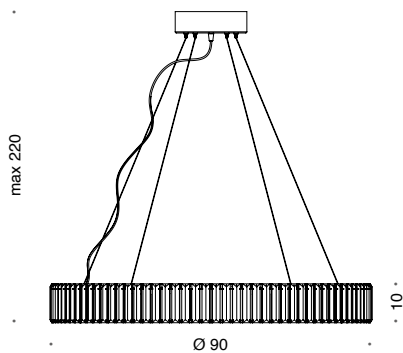

- light gold

Transparent Asfour crystals.

**628/50**  
1 x STRIP LED  
MAX 20W  
2660 lumen 3200K  
CE ⊕ ▽

**D**

**628/70**  
1 x STRIP LED  
MAX 29W  
3857 lumen 3200K  
CE ⊕ ▽

**D**

**628/90**  
1 x STRIP LED  
MAX 37W  
4921 lumen 3200K  
CE ⊕ ▽

**D**

**628/A**  
1 x Strip LED  
5 W  
665 lumen  
3000K  
CE ⊕ ▽

**D**

**628/L**  
1 x Strip LED 9 W  
1197 lumen - 3000K  
CE ⊕ ▽

**D**