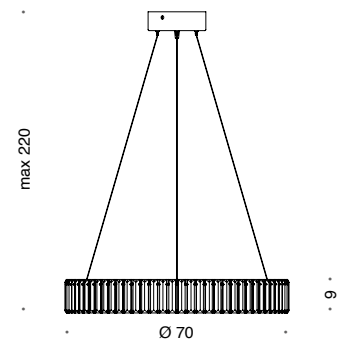

- light gold

Transparent Asfour crystals.

**628/50**  
1 x STRIP LED  
MAX 20W  
2660 lumen 3200K  
CE ⊕ ▽

**D**

**628/70**  
1 x STRIP LED  
MAX 29W  
3857 lumen 3200K  
CE ⊕ ▽

**D**

**628/90**  
1 x STRIP LED  
MAX 37W  
4921 lumen 3200K  
CE ⊕ ▽

**D**

**628/A**  
1 x Strip LED  
5 W  
665 lumen  
3000K  
CE ⊕ ▽

**D**

**628/L**  
1 x Strip LED 9 W  
1197 lumen - 3000K  
CE ⊕ ▽

**D**